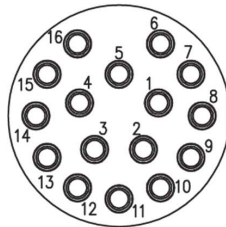

# Bench Power Box

---

Output: 320W @ 24V  
Dimensions: 14" x 12" x 6"  
Weight: 10 lbs.  
Materials: 6061 Aluminum  
Cast Acrylic

## Primary Components

Pelican 1400 Case  
Pelican 1400 Panel Frame  
Mean Well SP-320-24  
Crystalfontz CFA-634  
MCBH-16F

## Consumables

3AG, 20A, 32V Fuse  
5x20mm, 5A, 250V Fuse

MCIL16M

1	+Vbatt	9	Group B Orange
2	+Vbatt	10	Group B Blue
3	Batt GND	11	Group B White
4	Batt GND	12	Group B Black
5	Batt GND	13	Group A Orange
6	/ON	14	Group A Blue
7	Group B Red	15	Group A White
8	Group B Yellow	16	Group A Black